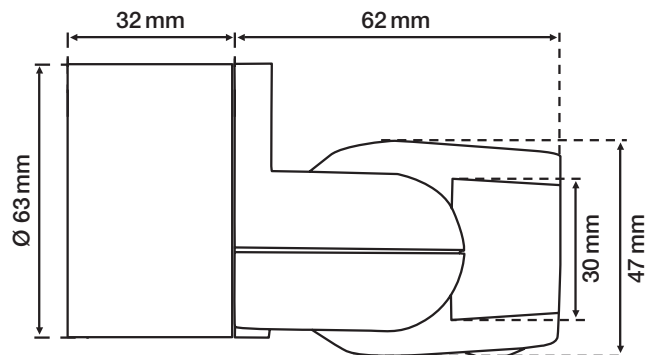

H ↓	A Across		B Towards	
	W	L	W	L
2 m	5 m	10 m	2.5 m	5 m
3 m	6 m	12 m	3 m	6 m
4 m	7 m	14 m	3.5 m	7 m
5 m	7 m	14 m	3.5 m	7 m
6 m	7 m	14 m	3.5 m	7 m
7 m	7 m	14 m	3.5 m	7 m
8 m	7 m	14 m	3.5 m	7 m

230 V

stand-alone

200°

12 m from
a height of
3 m

2 – 8 m

surface
mounting

niko

Technical data

Article number	351-26450
Input voltage	230 Vac \pm 10 %, 50 Hz
Detector output	230 V (ON/OFF)
Maximum MCB rating	10 A (limited by national installation rules)
Relay contact	N.O. (max. 10 A)
Maximum load incandescent and halogen lamps ($\cos\phi=1$)	2300 W
Maximum load economy lamps (CFLi)	350 W
Maximum load LED lamps 230 V	350 W
Light intensity range	5 lux – 2000 lux
Number of channels	1 channel
Switch-off delay	pulse, 10 s – 20 min
Detection angle	200 °
Detection range (PIR)	12 m from a height of 3 m
Ambient temperature	-20 – +55 °C
Mounting method	surface mounting
Mounting height	2 – 8 m
Dimensions (HxWxD)	63 x 63 x 94 mm
Protection degree	IP55
Marking	CE

Accessories

350-41936	Universal remote control for smartphone
351-25320	IR remote control
351-25310	IR remote control for users

Dimensions

Wiring diagram