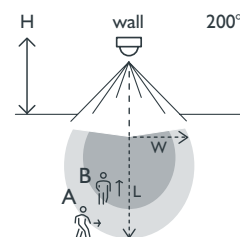

Finishing colour: white

- With low crossing detection
- Low consumption (0.20 W)
- Detection head adjustable vertically
- Separate setting for the lux and the switch-off delay
- Can be programmed manually or using the optional remote control

H ↓	A Across		B Towards	
	W	L	W	L
2 m	5 m	10 m	2.5 m	5 m
3 m	6 m	12 m	3 m	6 m
4 m	7 m	14 m	3.5 m	7 m
5 m	7 m	14 m	3.5 m	7 m
6 m	7 m	14 m	3.5 m	7 m
7 m	7 m	14 m	3.5 m	7 m
8 m	7 m	14 m	3.5 m	7 m

230 V

stand-alone