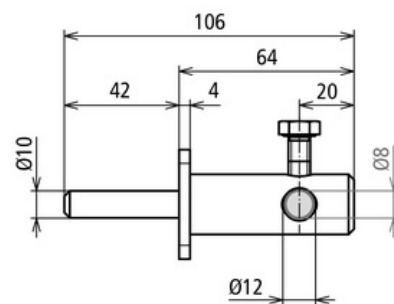

ASK 8 150 40 2XB10.5 V2A (241 009)

Figure without obligation

Type	ASK 8 150 40 2XB10.5 V2A
Part No.	241 009
Material	StSt
Dimensions (l x w x d)	150 x 40 x 6 mm
Support Rd	8 mm
Hole Ø	10.5 mm
Screw	⚙ M8 x 20 mm
Material of screw	StSt
Weight	376 g
Customs tariff number	85389099
GTIN	4013364072985
PU	20 Stk