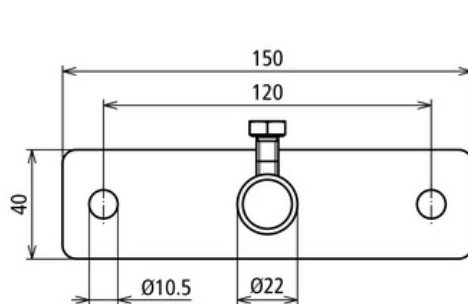

ASK 8 150 40 2XB10.5 V2A (241 009)

Figure without obligation

Type	ASK 8 150 40 2XB10.5 V2A
Part No.	241 009
Material	StSt
Dimensions (l x w x d)	150 x 40 x 6 mm
Support Rd	8 mm
Hole Ø	10.5 mm
Screw	⚙ M8 x 20 mm
Material of screw	StSt
Weight	376 g
Customs tariff number	85389099
GTIN	4013364072985
PU	20 Stk