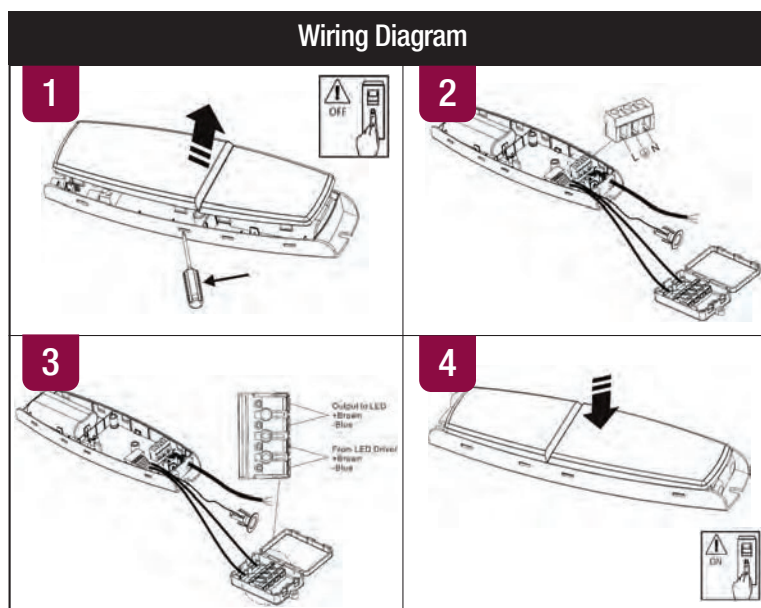

Hawk Universal Lithium Emergency Kit

- Ultra-slim universal self-test emergency convertor pack for LED luminaires
- Supplied c/w recessed LED indicator housing
- Ideal for most LED panels, Downlights and Linear products
- Compatible for LED luminaires with separate LED driver (Maximum 60V Forward Voltage)
- LiFePO4 Lithium battery provides improved energy consumption, product reliability and lifetime