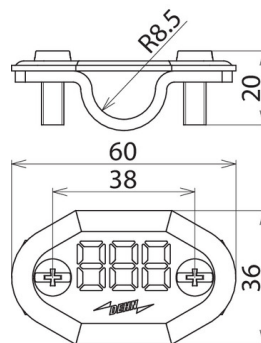

NS 16 7SEG AL (484 001)

Figure without obligation

Type	NS 16 7SEG AL
Part No.	484 001 <small>NEW</small>
Material	Al
Clamping range Rd	16 mm
Screw	M6 x 16 mm
Material of screw	StSt
Weight	26 g
Customs tariff number	83100000
GTIN	4013364327313
PU	50 Stk