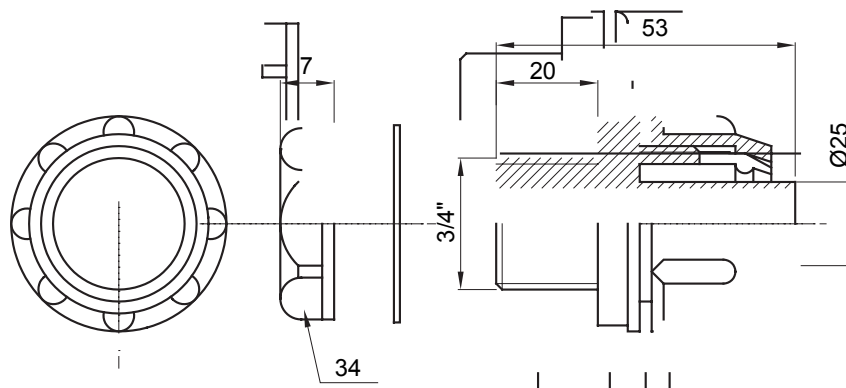

Straight and revolving coupling device for sheath with IP54 protection degree.

Colour	Grey RAL 7035	IP degree	IP54
GAS pitch	3/4"	Sheath Ø (mm)	25
Type	Fixed	Electrocod	210

### DIMENSIONAL