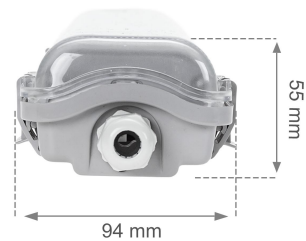

LIMEA LED TUBE SLIM

SLI028016_SLIM

See
more

Hermetic luminaire LIMEA LED TUBE SLIM for replaceable light source. It has a very high degree of protection IP65, providing protection against the ingress of dust and water jets. Suitable for both surface and suspended mounting.

IP65

Voltage **250 V**

Socket **G13**

Degree of protection (IP) **IP65**

Technical data

Code	SLI028016_SLIM
Voltage	250 V
Frequency	50HZ Hz
Protection class	II
Power supply included	No
Light source included	No
Working temperature range	-20/+40 °
Housing material	PS
Socket	G13
Degree of protection (IP)	IP65
Colour	Szary
Dimension (AxBxC)	1610x90x63 mm
For use	Inside/Outside
Assembly method	On the ceiling, Suspended
Application	INT/EXT
Made in	PRC
Other	MAX 50W LED TUBE, MAX 3szt w linii ,