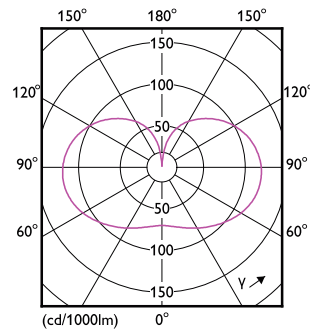

Product data

General Information	
Cap-Base	E27 [E27]
Nominal lifetime	15,000 hour(s)
Switching Cycle	20,000
Rated Lifetime (Hours)	15,000 hour(s)
Lighting Technology	LED
Flux measurement reference	Sphere
Light Technical	
Color Code	827 [CCT of 2700K]
Color Code	827 [CCT of 2700K]
Luminous Flux	3,452 lumen
Color Designation	Warm White (WW)
Correlated Color Temperature (Nom)	2700 K
Luminous Efficacy (rated) (Nom)	150.00 lm/W
Color Consistency	<6
Color rendering index (CRI)	80
LLMF At End Of Nominal Lifetime (Nom)	70 %

Dimensional drawing

Product	D	C
LED classic 200W A95 E27 WW FR ND 1PF	95 mm	165 mm

Photometric data

Spectral Power Distribution Colour - LED classic 200W A95 E27 WW FR ND 1PF

Light Distribution Diagram - LED classic 200W A95 E27 WW FR ND 1PF