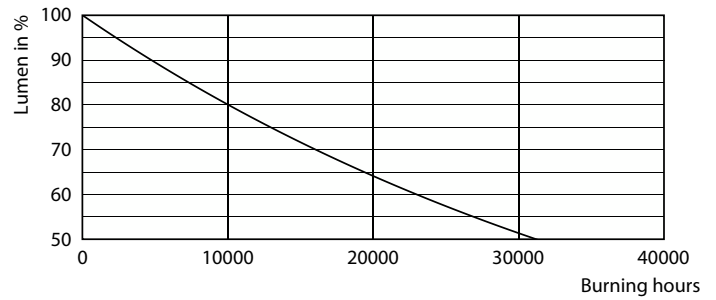

Classic filament LEDbulbs

Lifetime

Life Expectancy Diagram - LED classic 200W A95 E27 WW FR ND 1PF

Lumen Maintenance Diagram - LED classic 200W A95 E27 WW FR ND 1PF