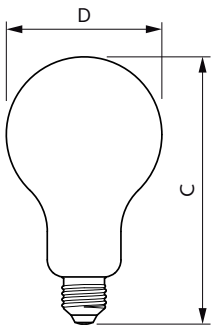

Product data

General Information	
Cap-Base	E27 [E27]
Nominal lifetime	15,000 hour(s)
Switching Cycle	20,000
Rated Lifetime (Hours)	15,000 hour(s)
Lighting Technology	LED
Flux measurement reference	Sphere
Light Technical	
Color Code	827 [CCT of 2700K]
Color Code	827 [CCT of 2700K]
Luminous Flux	3,452 lumen
Color Designation	Warm White (WW)
Correlated Color Temperature (Nom)	2700 K
Luminous Efficacy (rated) (Nom)	150.00 lm/W
Color Consistency	<6
Color rendering index (CRI)	80
LLMF At End Of Nominal Lifetime (Nom)	70 %

Dimensional drawing

Product	D	C
LED classic 200W A95 E27 WW FR ND 1PF	95 mm	165 mm

Photometric data

Spectral Power Distribution Colour - LED classic 200W A95 E27 WW FR ND 1PF

Light Distribution Diagram - LED classic 200W A95 E27 WW FR ND 1PF