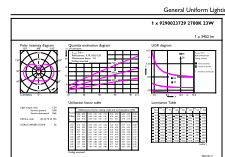

Dimensional drawing

Product	D	C
LED classic 200W A95 E27 WW FR ND 1PF	95 mm	165 mm

Photometric data

Spectral Power Distribution Colour - LED classic 200W A95 E27 WW FR ND 1PF

Light Distribution Diagram - LED classic 200W A95 E27 WW FR ND 1PF