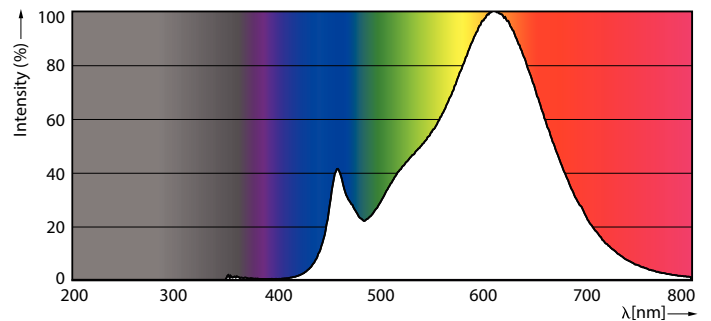

Dimensional drawing

Product	D	C
LEDClassic SSW 60W A60 E27WWCLND RFISRT4	60 mm	104 mm

Photometric data

Light Distribution Diagram - LEDClassic SSW 60W A60 E27WWCLND
RFISRT4

Spectral Power Distribution Colour - LEDClassic SSW 60W A60
E27WWCLND RFISRT4