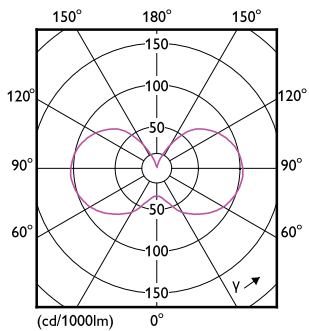

Dimensional drawing

Product	D	C
LEDClassic SSW 60W A60 E27WWCLND RFISRT4	60 mm	104 mm

Photometric data

Light Distribution Diagram - LEDClassic SSW 60W A60 E27WWCLND
RFISRT4

Spectral Power Distribution Colour - LEDClassic SSW 60W A60
E27WWCLND RFISRT4