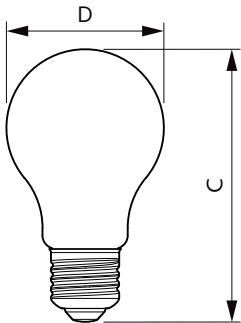

Dimensional drawing

Product	D	C
LEDClassic SSW 60W A60 E27WWCLND RFISRT4	60 mm	104 mm

Photometric data

Light Distribution Diagram - LEDClassic SSW 60W A60 E27WWCLND
RFISRT4

Spectral Power Distribution Colour - LEDClassic SSW 60W A60
E27WWCLND RFISRT4