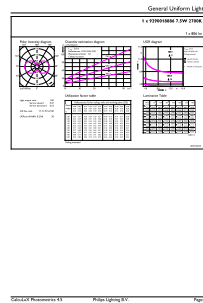

Dimensional drawing

Product	D	C
LEDClassic SSW 60W A60 E27WWCLND RFISRT4	60 mm	104 mm

Photometric data

Light Distribution Diagram - LEDClassic SSW 60W A60 E27WWCLND
RFISRT4

Spectral Power Distribution Colour - LEDClassic SSW 60W A60
E27WWCLND RFISRT4