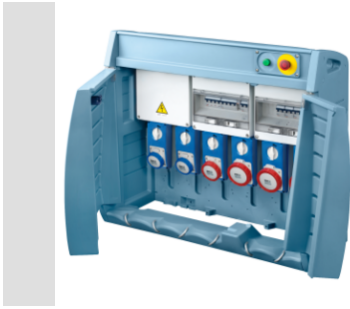

Product Data Sheet

GW68497

68 ACS Range

The distribution board for construction sites type Q-BOX are designed to withstand the effects of wear, impact and the stress caused by atmosph. They come in pre-wired versions fitted with interlocked socket-outlets (with or without a fuse-holder) up to 63A, or socket-outlets type IEC 309.. The wired versions are also equipped with accessories like the emergency push-button, lockable doors, stainless steel tear-proof cable-fastening hooks, and built-in transportation handles on the upper part of the board. To ensure the best possible positioning on the construction site, 68 Q-BOX ACS boards can be surface-mounted, floor-mounted or fitted on poles.

Type	Q-BOX 6 ACS	board type	Wired
Colour	Light blue	Outer dim. LxHxD (mm)	914x821x400
Weight (kg)	34	Accordance with Standards	EN 61439-4 (ACS)
Characteristics	UV resistance (EN 62208)	IP degree	IP55
Mechanical resistance	IK10	Glow wire test	650 °C
Thermo-pressure with ball	70 °C	Insulation class	II
Power supply	Terminal block	No. of poles	3P+N+E
Power suppliable (kW)	53	Mains switch	MCB 100A 4P 6kA
MCB'S MT main RCCB	RCCB 100A 4P 0,03A - A type	Circuits protection	MCB
No. socket outlets	6	Socket-outlet 2P+E 16A - IB	2
Socket-outlet 3P+N+E 32A - IB	2	Socket-outlet 3P+N+E 63A - IB	2
Emergency push-button	Yes	Electrocod	139