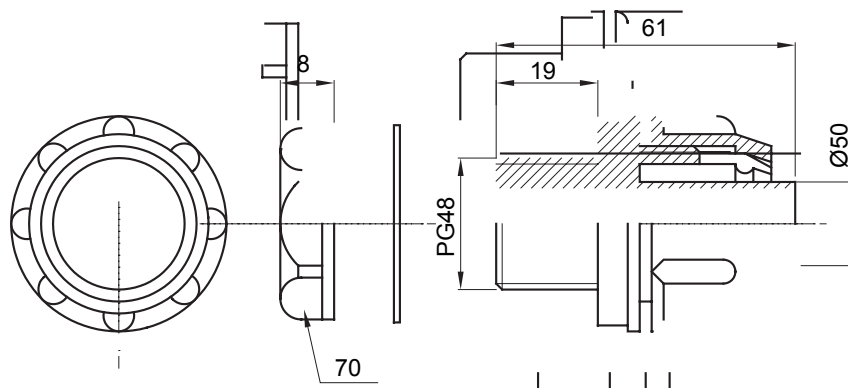

Product Data Sheet

DX56450

DF Range

Straight and revolving coupling device for sheath with IP54 protection degree.

Colour	Grey RAL 7035	IP degree	IP54
PG pitch	48	Sheath Ø (mm)	50
Type	Fixed	Electrocod	210

DIMENSIONAL

TECHNICAL SYMBOLOGY

IP

IP54

STANDARDS/APPROVALS