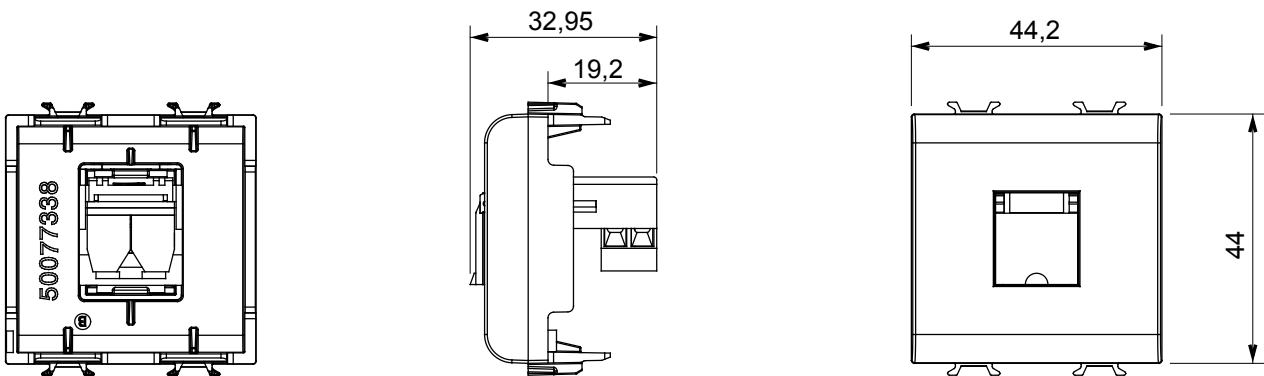

Product Data Sheet

GW15409

CHORUSMART - Domestic range

Wide range of control devices, sockets for power supply (conforming to national and international standards) signal pick-up, climate control, comfort management, technical alarm signalling and emergency lighting management. The ChoruSmart modular devices are available in five colours, glossy white, satin white, natural beige, satin black and lacquered titanium and in various sizes from 1/2, 1, 2 and 3 modules. Thanks to the mounting supports for rectangular, square and round boxes, endless combinations can be created with the ChoruSmart range of plates.

Category	Telephone socket-outlet	Description	RJ11
Colour	Satin White	Connection	Screw-on terminals
No. modules	2	Electrocod	3721
Material	Technopolymer		

DIMENSIONAL

STANDARDS/APPROVALS