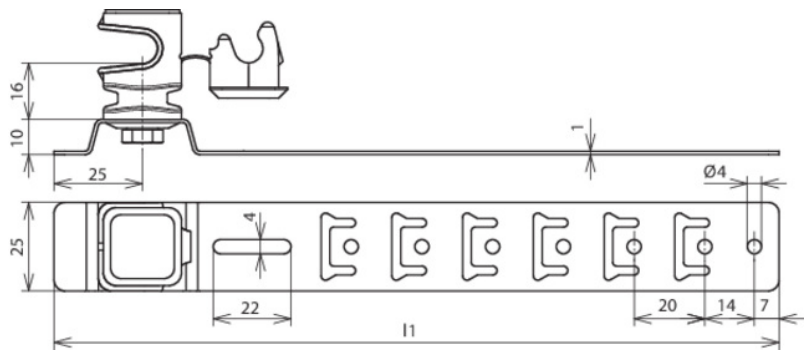

DLH US 8 H36 L475 BR GALCU (204 197)

Figure without obligation

Type	DLH US 8 H36 L475 BR GALCU
Part No.	204 197
Material of roof conductor holder	Cu
Length of brace (l1)	475 mm
Height of conductor holder	36 mm
Material of conductor holder	plastic
Colour of conductor holder	brown •
Conductor support Rd	8 mm
Type of conductor holder	DEHNSnap
Conductor routing	loose
Brace type	with preformed bending points
Fixing possibilities	hook locking, angling, nailing
Type of roofing	pantiled roofs
Female thread	M6
Weight	112 g
Customs tariff number	85389099
GTIN	4013364042605
PU	1 Stk