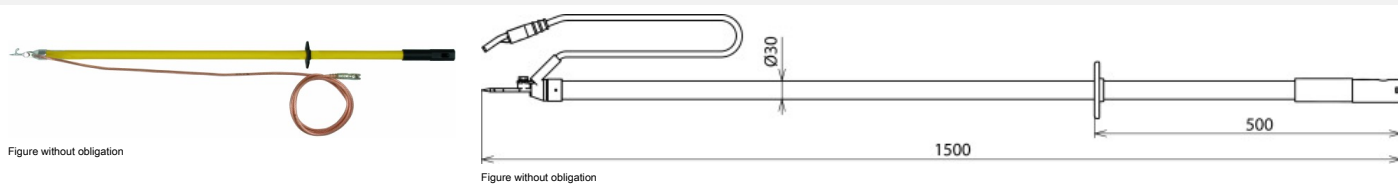

EV TES STK 1500 KS (758 025)

PK1 anti-rotation crimped cable lug (hole Ø12.5 mm)

Type	EV TES STK 1500 KS
Part No.	758 025
Cable length	3500 mm
Cable cross-section	16 mm ²
Cable sheath	Transparent
Material (earthing cable)	Cu, highly flexible
Tube length	1310 mm
Total length (l _G)	1500 mm
Use	Not suitable for use in wet weather conditions
Material (contact and coupling electrode)	Zamak
Material (insulating tube)	Glass-fibre reinforced polyester tube
Weight	1,49 kg
Customs tariff number	85369095
GTIN	4013364127838
PU	1 Stk

We reserve the right to introduce changes in performance, configuration and technology, dimensions, weights and materials in the course of technical progress. The figures are shown without obligation.