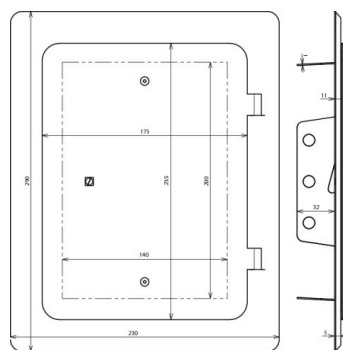

RTUP 290X230 VKS V2A (476 020)

Figure without obligation

Type	RTUP 290X230 VKS V2A
Part No.	476 020
Material	StSt
Mounting dimensions	200 x 140 mm
Dimensions	290 x 230 mm
Weight	800 g
Customs tariff number	85389099
GTIN	4013364126916
PU	1 Stk

We reserve the right to introduce changes in performance, configuration and technology, dimensions, weights and materials in the course of technical progress. The figures are shown without obligation.