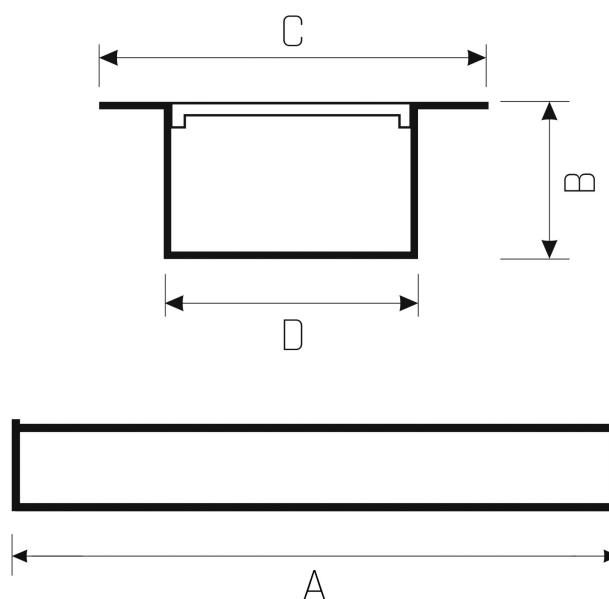

# ALLDAY 2

WOJP04722

LED luminaire ALLDAY 2, with a power of 46 W, high light efficacy 145 lm/W. It is made of high-quality components, supported by a 5-year warranty. Lights up with neutral light - the most universal colour (4000K), which is suitable for the rooms we use on a daily basis, ensuring comfort during everyday activities. Narrow beam angle 55° gives directional light so that selected objects or surfaces can be better exposed. Designed for recessed mounting.

Power	<b>46 W</b>	Voltage	<b>230 V</b>
Colour temperature	<b>4000 K</b>	Colour of light	<b>Neutral white</b>
Beam angle	<b>55 °</b>	Degree of protection (IP)	<b>IP20</b>

## Technical data

Code	WQJP04722
Power	46 W
Nominal current	263 mA
Voltage	230 V
Energy consumption	46 kWh/1000h
Frequency	50HZ Hz
Protection class	II
Power supply included	+
Manufacturer of power supply	OSRAM
Power factor	0,93
Useful luminous flux*	6670 lm (360°)
Luminous flux**	6600 lm (360°)
Lamp efficacy	145 lm/W
Colour temperature	4000 K
Colour of light	Neutral white
Beam angle	55 °
RA	80
Light source included	+
Producer of LED diodes	SPECTRUM
Uniformity of color SDCM max	3
Dimmable	DALI
Working temperature range	-20/+40 °
Lifespan	50000 h
Housing material	Aluminum
Degree of protection (IP)	IP20
Colour	White
Dimension (AxBxC)	44x1710x35 mm
Mounting hole	1700x33,5 mm
For use	Inside
Assembly method	Recessed
Application	Inside
Made in	PL