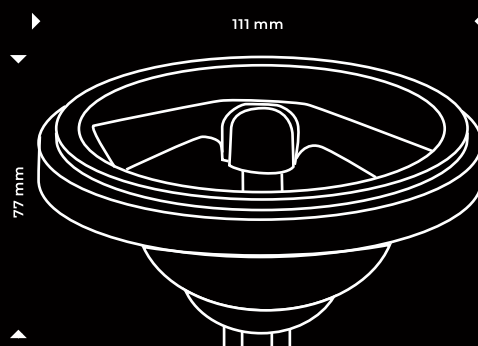

# LED BULB

05068-05073

Scan me

Manufactured in PRC

thorgeon

ID	TYPE	EAN	W	V				K	Lm	EEL
05068	LED Bulb	4751029899941	12	230	GU10	AR111	24°	2700	500	G
05069	LED Bulb	4751029899958	12	230	GU10	AR111	24°	2700	500	G
05070	LED Bulb	4751029899965	12	230	GU10	AR111	24°	1800-2700	500	G
05071	LED Bulb	4752280000275	12	230	GU10	AR111	40°	2700	724	G
05072	LED Bulb	4752280000282	12	230	GU10	AR111	24°	4000	724	G