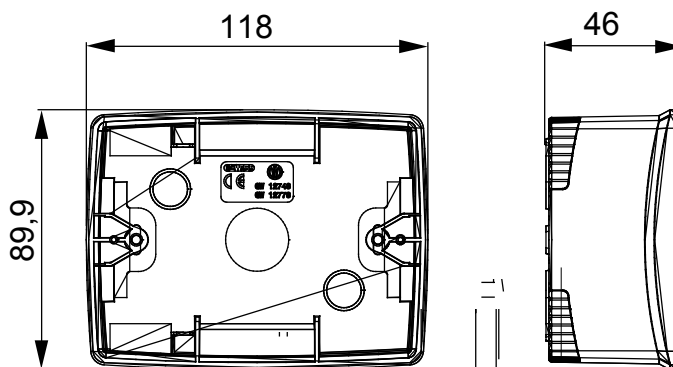

## GW16773

CHORUSMART - Domestic range

A range of tabletop panels, wall boxes and self-supporting wall enclosures suitable for housing ChorusSmart modular devices. Wall boxes and panels, available in black and white, must be completed with ChorusSmart support and One plates. The self-supporting enclosures, available in grey RAL 7035, are characterised in IP40 and IP55 versions: both have pre-cut knockouts, and the watertight version is also provided with a door with a transparent UV membrane. Self-supporting boxes and enclosures are designed to be fitted with an earth terminal.

Description	3 modules	Colour	Satin black
Characteristics	Halogen free	Support	GW16803
Suitable for plates	ONE	Torque screws tightening	0.8 Newton/meter
Outer dim. LxHxD (mm)	118x90x46	Glow wire test	650 °C
Thermo-pressure with ball	70 °C	Standard	EN 60670-1
Installation temperature	-5 +60 °C	Electrocod	0212

### DIMENSIONAL