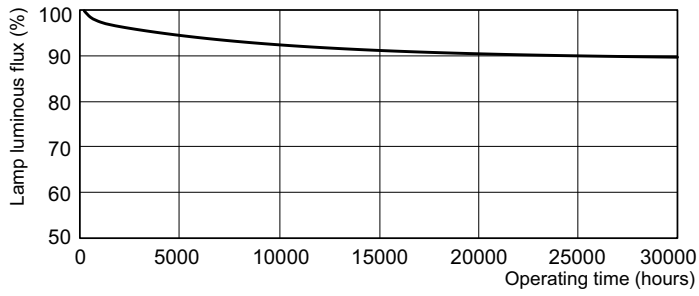

MASTER TL5 High Output

Lifetime

Lumen Maintenance Diagram - MASTER TL5 HO 39W/840 SLV/40