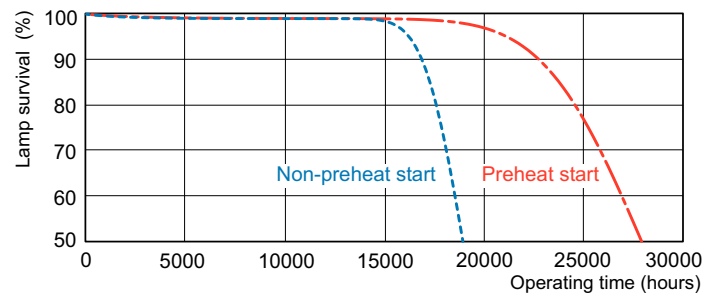

Product data

General Information		Operating and Electrical	
Cap-Base	G5 [G5]	Power Consumption	38.0 W
Features	na [Not Applicable]	Lamp Current (Nom)	0.325 A
Flux measurement reference	Sphere		
Light Technical		Controls and Dimming	
Color Code	840 [CCT of 4000K]	Dimmable	Yes
Luminous Flux	3,100 lumen		
Color Designation	Cool White (CW)	Mechanical and Housing	
Chromaticity Coordinate X (Nom)	0.38	Bulb Shape	T5 [16 mm (T5)]
Chromaticity Coordinate Y (Nom)	0.38		
Correlated Color Temperature (Nom)	4000 K	Approval and Application	
Luminous Efficacy (rated) (Nom)	82 lm/W	Mercury (Hg) Content (Nom)	1.2 mg
Color rendering index (CRI)	82	Energy Consumption kWh/1000 h	38 kWh
		EPREL Registration Number	423,559

Material number (12NC)	927928584055
Full product name	MASTER TL5 HO 39W/840 SLV/40
EAN/UPC - Case	8711500868398

Dimensional drawing

Product	D (max)	A (max)	B (max)	B (min)	C (max)
MASTER TL5 HO 39W/840 SLV/40	17 mm	849.0 mm	856.1 mm	853.7 mm	863.2 mm

Photometric data

Spectral Power Distribution Colour - MASTER TL5 HO 39W/840 SLV/40

Lifetime

Life Expectancy Diagram - MASTER TL5 HO 39W/840 SLV/40

Life Expectancy Diagram - MASTER TL5 HO 39W/840 SLV/40

MASTER TL5 High Output