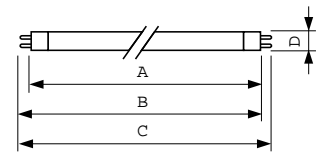

Product data

General Information		Operating and Electrical	
Cap-Base	G5 [G5]	Power Consumption	38.0 W
Features	na [Not Applicable]	Lamp Current (Nom)	0.325 A
Flux measurement reference	Sphere		
Light Technical		Controls and Dimming	
Color Code	840 [CCT of 4000K]	Dimmable	Yes
Luminous Flux	3,100 lumen		
Color Designation	Cool White (CW)	Mechanical and Housing	
Chromaticity Coordinate X (Nom)	0.38	Bulb Shape	T5 [16 mm (T5)]
Chromaticity Coordinate Y (Nom)	0.38		
Correlated Color Temperature (Nom)	4000 K	Approval and Application	
Luminous Efficacy (rated) (Nom)	82 lm/W	Mercury (Hg) Content (Nom)	1.2 mg
Color rendering index (CRI)	82	Energy Consumption kWh/1000 h	38 kWh
		EPREL Registration Number	423,559

Material number (12NC)	927928584055
Full product name	MASTER TL5 HO 39W/840 SLV/40
EAN/UPC - Case	8711500868398

Dimensional drawing

Product	D (max)	A (max)	B (max)	B (min)	C (max)
MASTER TL5 HO 39W/840 SLV/40	17 mm	849.0 mm	856.1 mm	853.7 mm	863.2 mm