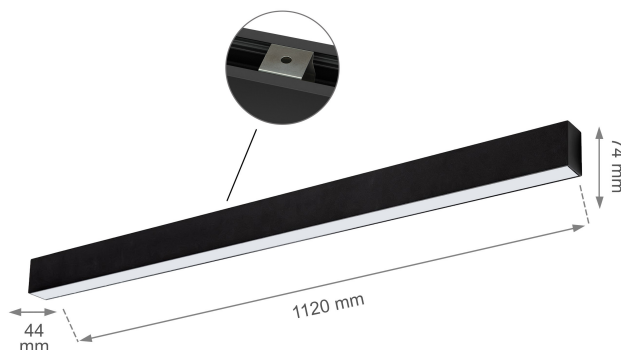

ALLDAY GO

WOJP07773

See
more

LED luminaire ALLDAY GO, with a power of 36 W, high light efficacy 136 lm/W. Lights up with neutral light - the most universal colour (4000K), which is suitable for the rooms we use on a daily basis, ensuring comfort during everyday activities. Designed for surface mounting.

Power	36 W	Voltage	230 V
Colour temperature	4000 K	Colour of light	Neutral white
Beam angle	115 °	Degree of protection (IP)	IP20

Technical data

Code	WQJP07773
Power	36 W
Nominal current	172 mA
Voltage	230 V
Energy consumption	36 kWh/1000h
Frequency	50HZ Hz
Protection class	I
Power supply included	Yes
Manufacturer of power supply	SPECTRUM
Power factor	0.93
Useful luminous flux*	4900 lm (360°)
Luminous flux**	2160 lm (360°)
Lamp efficacy	136 lm/W
Colour temperature	4000 K
Colour of light	Neutral white
Beam angle	115 °
RA	80
Light source included	+
Producer of LED diodes	SPECTRUM
Uniformity of color SDCM max	3
Dimmable	No
Working temperature range	-20/+40 °
Lifespan	17000 h
Housing material	Aluminum
Degree of protection (IP)	IP20
Colour	Black
Dimension (AxBxC)	1120X44X74 mm
For use	Inside
Assembly method	On the ceiling
Application	Inside
Made in	PL