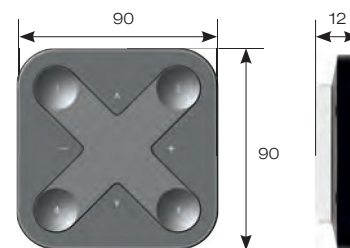

OCTO Indoor Wireless Xpress Smart Switch Powered by Casambi

Bluetooth enabled internal smart switches for use with OCTO Casambi eco-system and suitable for residential and commercial applications

- Multifunctional 4 way bluetooth enabled smart switch
- Settings easily commissioned by a smart device via the OCTO app
- Compatible with all other bluetooth OCTO Casambi devices as part of the OCTO Casambi ecosystem
- Integrated magnets ensure easy attachment to mounting bracket (mounting bracket supplied with switch)
- Range - within one room up to 30 metres line of sight

AOCTO/XP/WS/B

AOCTO/XP/WS/W

OCTO
Embedded

Powered by
CASAMBI

4 Corner Preset Buttons

Used to control a group, sub groups or individual luminaires, recall scenes and recall animations

Dimming Buttons

Multi-gesture up and down dimming buttons allow user complete control over light levels

Multipurpose Buttons

Additional multipurpose buttons allow user to alter the colour temperature or the indirect/direct light ratio (on applicable fittings only)

Corner illumination indicates which preset button is active