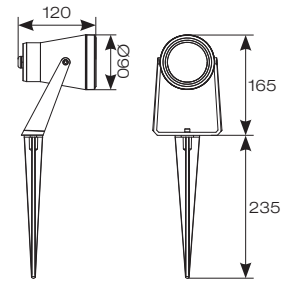

# Garletta GU10

- Spike light suitable for residential or hospitality applications
- Dual purpose garden spotlight supplied with wall mounting bracket and spike
- Polycarbonate construction suitable for coastal areas
- Pre-wired with 2 metres of rubber insulated cable
- Suitable for GU10 LED lamps only as detailed
- Option to add Bluetooth and WiFi enabled smart WiZ GU10 lamp
  - AOCTOW/GU10LED/TW
  - AOCTOW/GU10LED/RGBTW

Spike Fixing

Wall Mounting

OCTO  
Compatible

Connected by

CODE	DESCRIPTION	MAX WATTAGE	CLASS	IP	IK	TRADE
AGAR/GU10	GU10	5W	2	IP65	IK08	£65.00