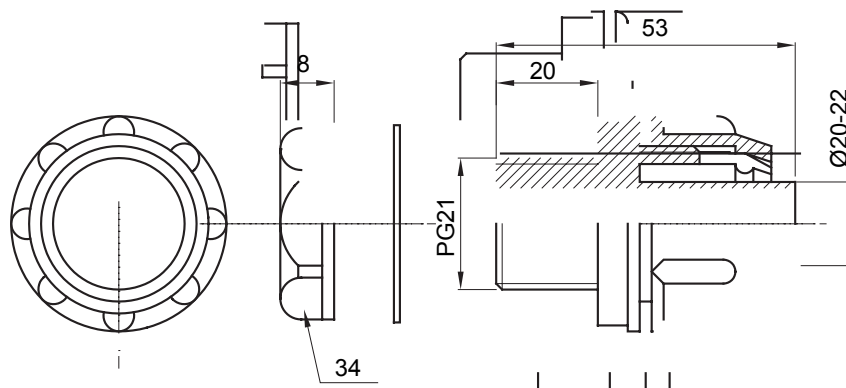

Straight and revolving coupling device for sheath with IP54 protection degree.

Colour	Grey RAL 7035	IP degree	IP54
PG pitch	21	Sheath Ø (mm)	20-22
Type	Fixed	Electrocod	210

DIMENSIONAL

TECHNICAL SYMBOLOGY