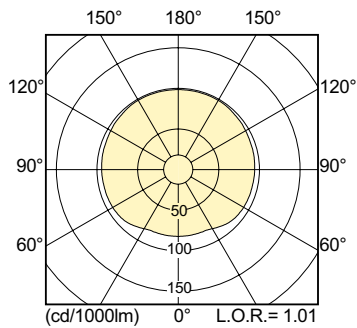

Product data

Operating and Electrical		Color Designation	
Power Consumption	74.0 W	Color Designation	Cool White (CW)
Voltage (Nom)	96 V	Chromaticity Coordinate X (Nom)	0.371
Voltage (Nom)	96 V	Chromaticity Coordinate Y (Nom)	0.366
General Information		Correlated Color Temperature (Nom)	4200 K
Cap-Base	E27 [E27]	Luminous Efficacy (rated) (Nom)	101 lm/W
Operating Position	UNIVERSAL [Any or Universal (U)]	Color rendering index (CRI)	90
Flux measurement reference	Sphere	Controls and Dimming	
Light Technical		Dimmable	Yes
Color Code	942 [CCT of 4200K]	Mechanical and Housing	
Luminous Flux	7,500 lumen	Bulb Finish	Clear

MASTER CityWhite CDO-TT

Bulb Shape	T35 [T 35mm]
Approval and Application	
Mercury (Hg) Content (Max)	6.6 mg
Mercury (Hg) Content (Nom)	6.6 mg
Energy Consumption kWh/1000 h	74 kWh
EPREL Registration Number	473,332

Product Data	
Full product code	871869659679100

Order product name	MASTER CityWh CDO-TT Plus 70W/942 E27
Order code	928082619230
Numerator - Quantity Per Pack	1
Numerator - Packs per outer box	12
Material number (12NC)	928082619230
Full product name	MASTER CityWh CDO-TT Plus 70W/942 E27
EAN/UPC - Case	8718696596807

Dimensional drawing

Product	D (max)	O	L	C (max)
MASTER CityWh CDO-TT Plus 70W/942 E27	36 mm	7.75 mm	102 mm	156 mm

Photometric data

Light Distribution Diagram - MASTER CityWh CDO-TT Plus 70W/942 E27

Spectral Power Distribution Colour - MASTER CityWh CDO-TT Plus 70W/942 E27