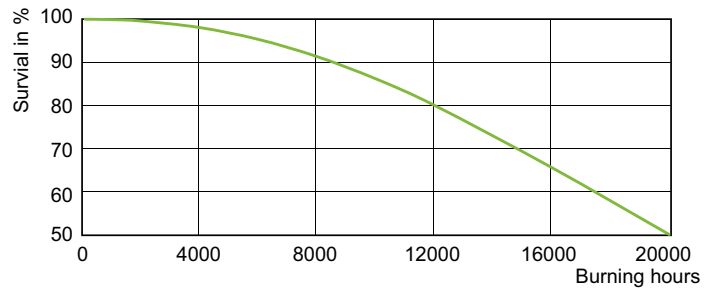

MASTER CityWhite CDO-TT

Lifetime

Lumen Maintenance Diagram - MASTER CityWh CDO-TT Plus 70W/942 E27

Life Expectancy Diagram - MASTER CityWh CDO-TT Plus 70W/942 E27