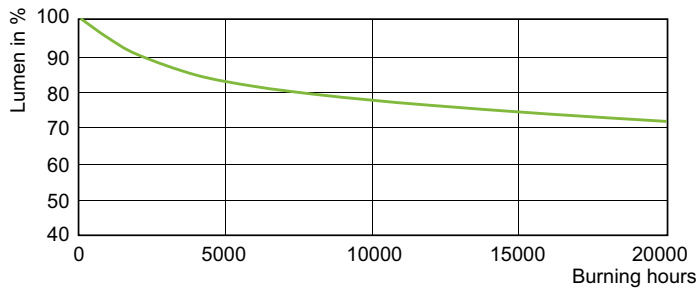

MASTER CityWhite CDO-TT

Lifetime

Lumen Maintenance Diagram - MASTER CityWh CDO-TT Plus 70W/942 E27

Life Expectancy Diagram - MASTER CityWh CDO-TT Plus 70W/942 E27