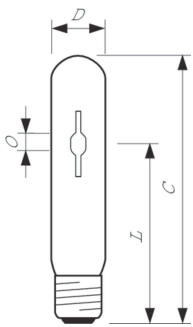

MASTER CityWhite CDO-TT

MASTER CityWh CDO-TT Plus 70W/942 E27

Ceramic metal halide lamp with clear tubular outer bulb shape, used in outdoor offering pleasant white light

Warnings and Safety

- Use only in totally enclosed luminaire, even during testing (IEC61167, IEC 62035, IEC60598)
- The luminaire must be able to contain hot lamp parts if the lamp ruptures
- Lamps may use electromagnetic control gear or electronic gear suitable to drive CDO lamps (e.g. HID-PV Xt CDO)
- Control gear must include end-of-life protection (IEC61167, IEC 62035)
- Warm restart time can be up to 15 minutes; T15 ignitors therefore advised
- A lamp breaking is extremely unlikely to have any impact on your health. If a lamp breaks, ventilate the room for 30 minutes and remove the parts, preferably with gloves. Put them in a sealed plastic bag and take it to your local waste facilities for recycling. Do not use a vacuum cleaner.

Product data

Operating and Electrical		Color Designation	
Power Consumption	74.0 W	Color Designation	Cool White (CW)
Voltage (Nom)	96 V	Chromaticity Coordinate X (Nom)	0.371
Voltage (Nom)	96 V	Chromaticity Coordinate Y (Nom)	0.366
General Information		Correlated Color Temperature (Nom)	4200 K
Cap-Base	E27 [E27]	Luminous Efficacy (rated) (Nom)	101 lm/W
Operating Position	UNIVERSAL [Any or Universal (U)]	Color rendering index (CRI)	90
Flux measurement reference	Sphere	Controls and Dimming	
Light Technical		Dimmable	Yes
Color Code	942 [CCT of 4200K]	Mechanical and Housing	
Luminous Flux	7,500 lumen	Bulb Finish	Clear

Dimensional drawing

Product	D (max)	O	L	C (max)
MASTER CityWh CDO-TT Plus 70W/942 E27	36 mm	7.75 mm	102 mm	156 mm

Photometric data

Light Distribution Diagram - MASTER CityWh CDO-TT Plus 70W/942 E27

Spectral Power Distribution Colour - MASTER CityWh CDO-TT Plus 70W/942 E27