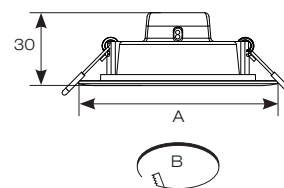

INPUT	HERTZ	TEMP	LIFETIME (HRS)	CRI	SDCM	BEAM ANGLE	CLASS	IP
220 - 240V	50Hz	-15°C to 25°C	L70 25,000	Ra 80	6	115°	2	IP20

CODE	DESCRIPTION	WATTAGE	CCT	LUMENS	LM/W	UGR	A	B	TRADE
ALODLED/150/CW		16W		1730lm	108lm		170mm	150mm	£14.65
ALODLED/200/CW	Cool White	20W	4000K	2180lm	109lm	30	220mm	175mm	£20.65
ALODLED/250/CW		24W		2640lm	110lm	29	280mm	200mm	£30.35
ALODLED/150/WW		16W		1640lm	103lm		165mm	150mm	£14.65
ALODLED/200/WW	Warm White	20W	3000K	2090lm	105lm	30	190mm	175mm	£20.65
ALODLED/250/WW		24W		2520lm	105lm	29	215mm	200mm	£30.35