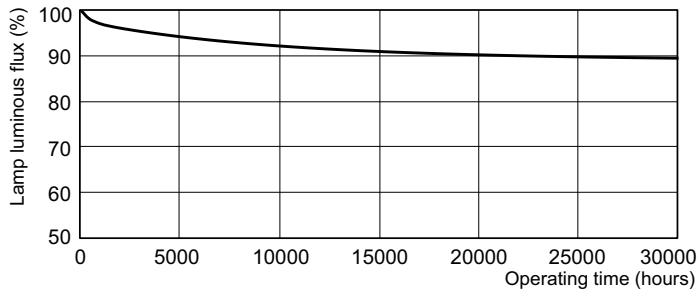

Dimensional drawing

Product	D (max)	A (max)	B (max)	B (min)	C (max)
MASTER TL-D Super 80 58W/865 1SL/25	28 mm	1,500.0 mm	1,507.1 mm	1,504.7 mm	1,514.2 mm

Photometric data

Spectral Power Distribution Colour - MASTER TL-D Super 80 58W/865 1SL/25

Lifetime

Life Expectancy Diagram - MASTER TL-D Super 80 58W/865 1SL/25

Life Expectancy Diagram - MASTER TL-D Super 80 58W/865 1SL/25

MASTER TL-D Super 80

Lifetime

Lumen Maintenance Diagram - MASTER TL-D Super 80 58W/865 1SL/25