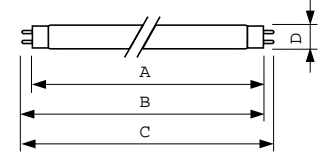

Product data

General Information		Lamp Current (Nom)	
Cap-Base	G13 [Medium Bi-Pin Fluorescent]		0.670 A
Flux measurement reference	Sphere	Controls and Dimming	
Light Technical		Dimmable	Yes
Color Code	865 [CCT of 6500K]	Mechanical and Housing	
Luminous Flux	5,000 lumen	Bulb Shape	T8 [26 mm (T8)]
Color Designation	Cool Daylight	Approval and Application	
Chromaticity Coordinate X (Nom)	0.313	Mercury (Hg) Content (Nom)	1.7 mg
Chromaticity Coordinate Y (Nom)	0.337	Energy Consumption kWh/1000 h	60 kWh
Correlated Color Temperature (Nom)	6500 K	EPREL Registration Number	423,401
Luminous Efficacy (rated) (Nom)	81 lm/W	Product Data	
Color rendering index (CRI)	80	Full product code	871150063225840
Operating and Electrical		Order product name	MASTER TL-D Super 80 58W/865 1SL/25
Power Consumption	59.4 W	Order code	927922086544

Dimensional drawing

Product	D (max)	A (max)	B (max)	B (min)	C (max)
MASTER TL-D Super 80 58W/865 1SL/25	28 mm	1,500.0 mm	1,507.1 mm	1,504.7 mm	1,514.2 mm

Photometric data

Spectral Power Distribution Colour - MASTER TL-D Super 80 58W/865 1SL/25