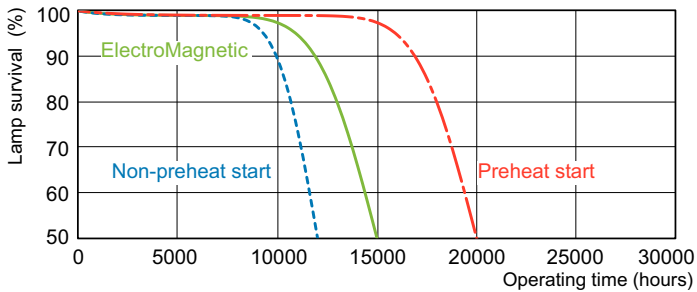

Lifetime

Life Expectancy Diagram - MASTER TL-D Super 80 58W/865 1SL/25