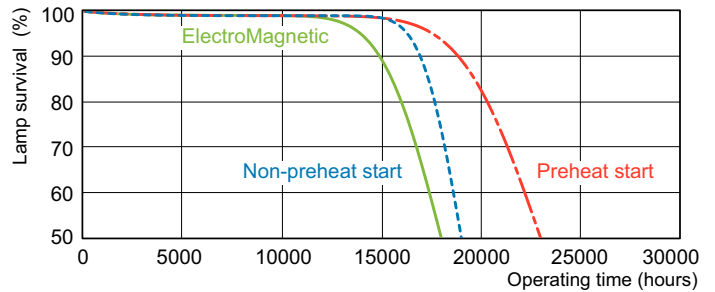

Life Expectancy Diagram - MASTER TL-D Super 80 58W/865 1SL/25