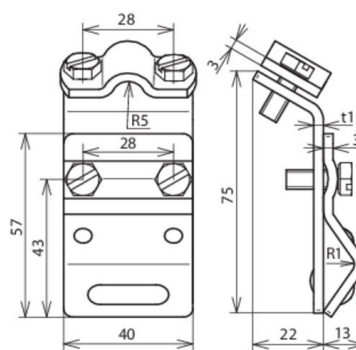

DRK ZS 7.10 W13.25 V2A (338 009)

Figure without obligation

Arrangement:

Type	DRK ZS 7.10 W13.25 V2A
Part No.	338 009
Clamping range bead	13-25 mm
Material of gutter clamp	StSt
Clamping range Rd	7-10 mm
Material of conductor clamp	StSt
Width / material thickness	40 / 2,5 mm
Screw	⚙️ M6 x 16 mm
Material of screw	StSt
Lightning current carrying capability (10/350 μs)	50 kA ^{*)}
Standard	EN 62561-1
Weight	136 g
Customs tariff number	85389099
GTIN	4013364057982
PU	25 Stk

^{*)} See test certificate for exact classification.

We reserve the right to introduce changes in performance, configuration and technology, dimensions, weights and materials in the course of technical progress. The figures are shown without obligation.