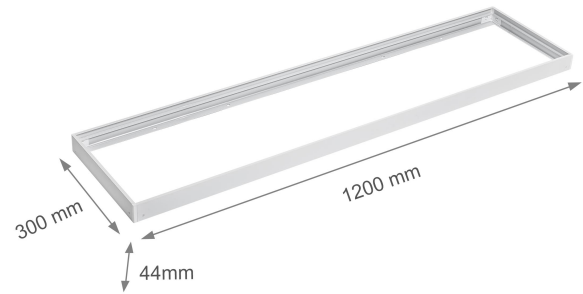

ACC+035011_FRAME

ACC+035011_FRAME

Technical data

Code	ACC+035011_FRAME
Housing material	ALU+PC
Colour	White
Dimension (AxBxC)	300X1200X43 mm
For use	N/A
Made in	PRC

Related documents

 Declaration of Conformity