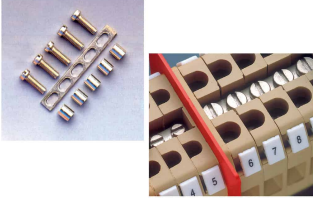

## Screw and sleeves for cross-connection PMP08, CBD.70

<b>Series</b>	PMP-CPM
<b>Code</b>	CPM08
<b>Type</b>	CPM/08
<b>HS code</b>	85389099
<b>TECHNICAL DATA</b>	
<b>Typology</b>	Cross connection
<b>Sub-typology</b>	CPM screws and sleeves for PMP commoning bar
<b>Colour</b>	-
<b>Package qty.</b>	10
<b>Material</b>	Copper and brass
<b>Correlations</b>	CBD.70

### DESCRIZIONE DEL PRODOTTO

CPM/08 Screw  
and sleeves for cross-connection PMP08, CBD.70