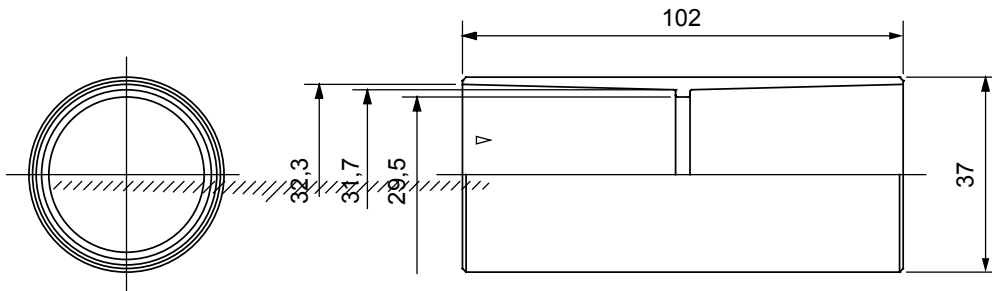

Product Data Sheet

DX40032

RK Range

Routing components for rigid protective conduits with IP40 and IP67 protection degree.

Colour	Grey RAL 7035	IP degree	IP40
Conduits Ø (mm)	32	Type of material	Halogen-free in compliance with EN 60754-2
Electrocod	21221		

DIMENSIONAL

TECHNICAL SYMBOLOGY

IP

HF
HALOGEN FREE

IP40

STANDARDS/APPROVALS

GEWISS S.p.A. Via A. Volta, 1
24069 Cenate Sotto - Bergamo - Italy
tel. +39 035 94 61 11 fax +39 035 94 69 09

www.gewiss.com
sat@gewiss.com
Last update 20/04/2023

Data, measures, designs and pictures are shown
only as informative purposes,
and could be changed without previous notice