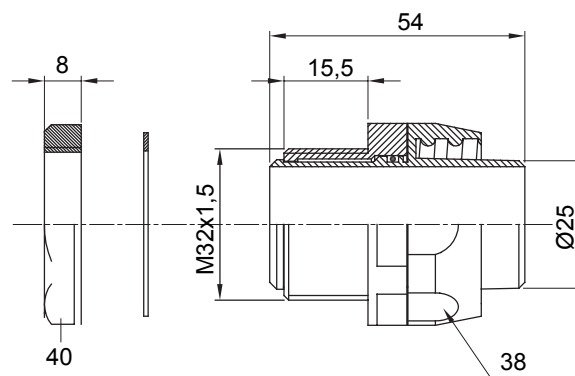

Product Data Sheet

DX54025

DF Range

Straight and revolving coupling device for sheath with IP54 protection degree.

Colour	Grey RAL 7035	IP degree	IP54
ISO pitch	M 32x1.5	Sheath Ø (mm)	25
Type of pitch	M32	Type	Revolving
Electrocod	210		

DIMENSIONAL

TECHNICAL SYMBOLOGY

IP

IP54

STANDARDS/APPROVALS