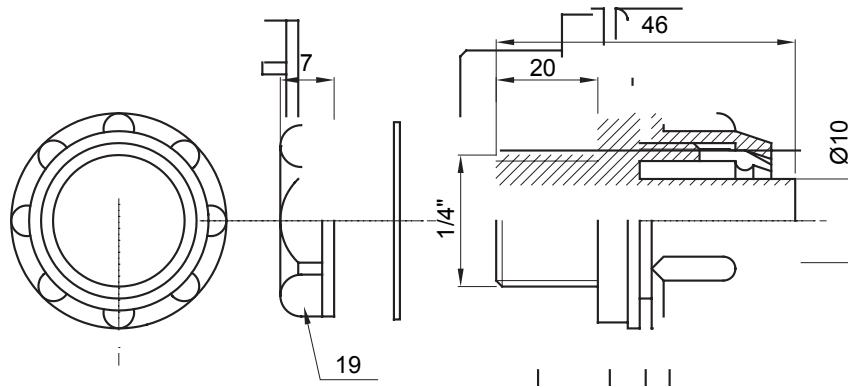

Straight and revolving coupling device for sheath with IP54 protection degree.

| | | | |
|-----------|---------------|---------------|------|
| Colour | Grey RAL 7035 | IP degree | IP54 |
| GAS pitch | 1/4" | Sheath Ø (mm) | 10 |
| Type | Fixed | Electrocod | 210 |

DIMENSIONAL

TECHNICAL SYMBOLOGY

IP

IP54

STANDARDS/APPROVALS