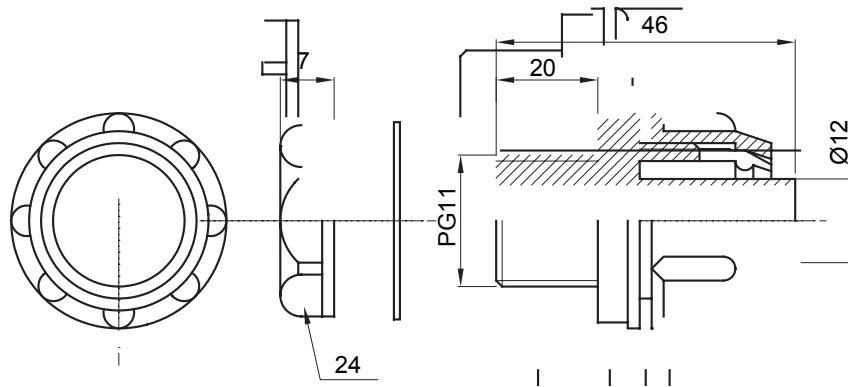

Straight and revolving coupling device for sheath with IP54 protection degree.

Colour	Grey RAL 7035	IP degree	IP54
PG pitch	11	Sheath Ø (mm)	12
Type	Fixed	Electrocod	210

DIMENSIONAL

TECHNICAL SYMBOLOGY

IP